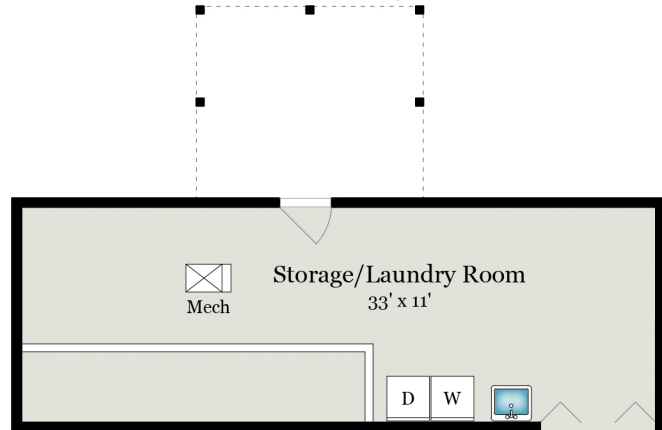

96 CENTRAL AVENUE

SAUSALITO, CA 94965

Estimated Total Square Footage: 785 SQ FT

Calculated from outside face of exterior walls.

Plus 410 SQ FT Lower Level

Plus 170 SQ FT Common Storage (Below Carport)